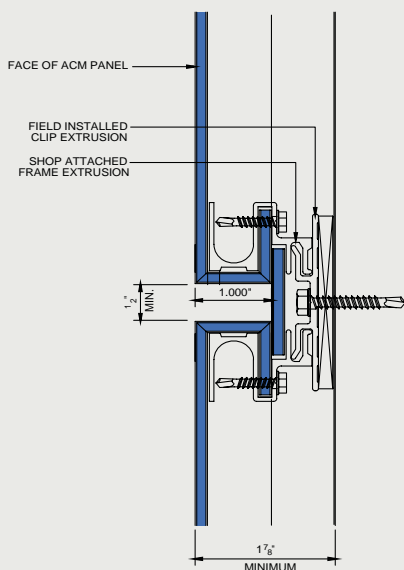

ACM Series A1000NF Nonexposed Fastener System
info@rollfabmetal.com www.rollfabmetal.com