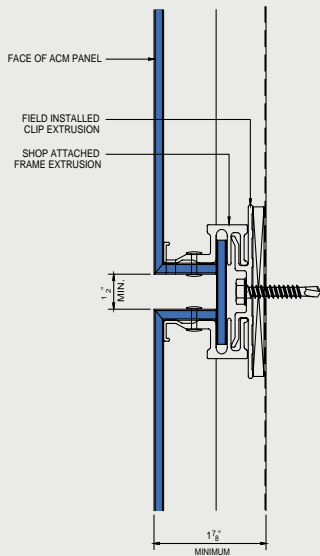

Panels Systems Available:

ACM Series A1000 Dry System