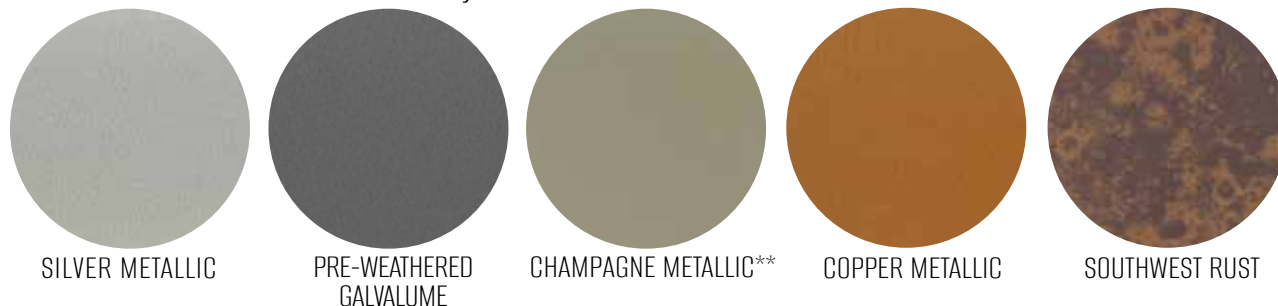

# COLOR CHART *Rollfab* Single Skin

## FINISHES Pro Finish 500 PVDF Kynar

### SPECIALTY COLOR OPTIONS AVAILABLE IN:

- Woodgrains
- Rusts
- Weather Metals
- Granites & Marbles

**CUSTOM COLORS & MATCHING AVAILABLE**  
Minimum Run Required

For accurate color selections please request color samples.