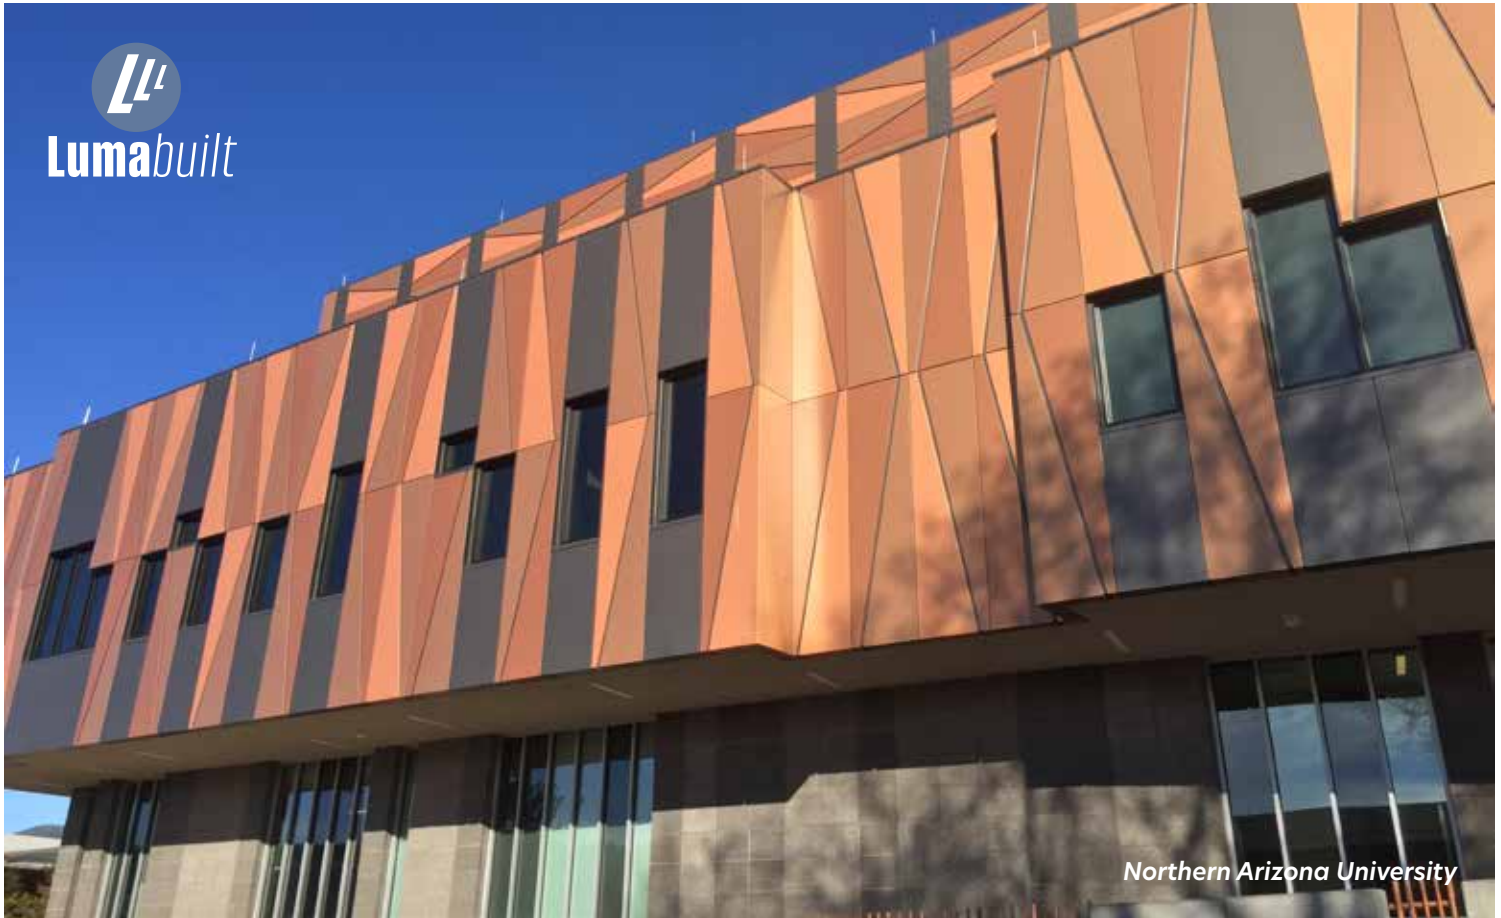

USES:

Façade & Curtain Wall Cladding, Interior Walls & Ceilings Commercial, Multifamily Residential, Healthcare, Hospitality, Entertainment & a Variety of Other Building Types

Visage

Expert ACM Fabrication

Visage is an aluminum composite material system (ACM). Visage is available in sheets or a fully fabricated rainscreen. It is also available as components for field fabrication. Fabricated Visage panels are available in standard or custom designs. Visage is a fully integrated and tested system.