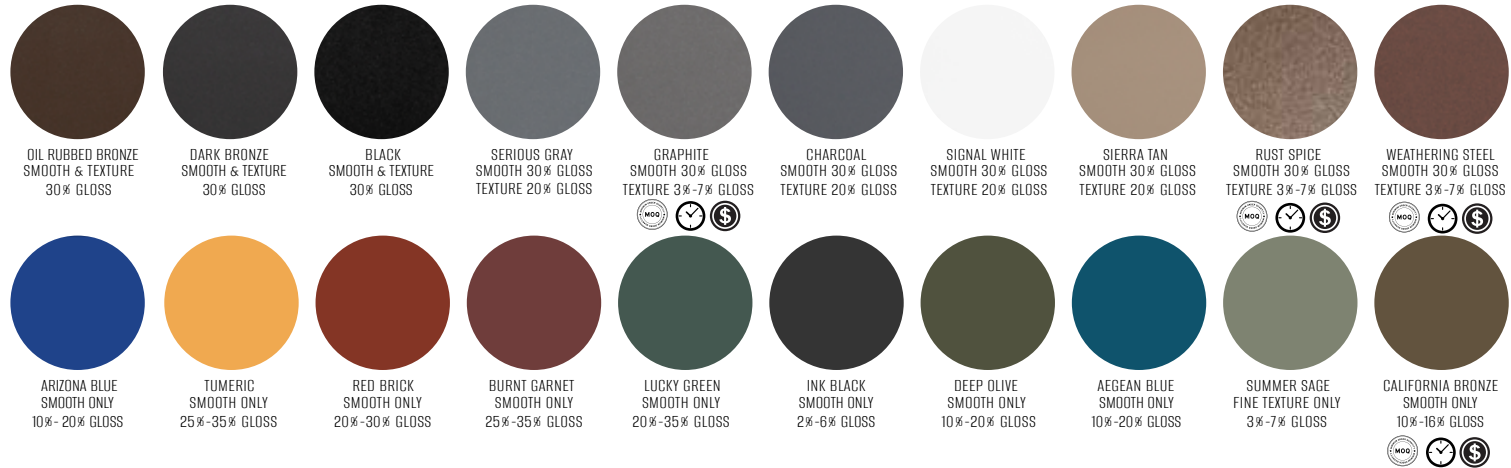

Mosaic works beautifully on exteriors as well as interiors and has a wide variety of profiles for use for cladding, soffits, enclosure screens, ceilings, walls, partitions, and a variety of custom solutions. The design capabilities are endless with the versatility of Mosaic. The product is lightweight, durable and our licensed proprietary sublimation process will make its low maintenance beauty last for years.

WOOD FINISHES

SMOOTH & TEXTURE FINISHES

FEATURES & BENEFITS:

- Lightweight & Durable
- Time & Labor Savings with Ease of Installation
- 100% Recyclable
- Architectural Soffit & Wall Applications
- Installed Over Open Framing or Solid Substrate
- Battens Mechanically Attached with Internal Fastening
- 15 Year Wood Grain Finish Warranty, 20 Year Solid Colors
- Specialty Warranties Available by Request
- Perfect for Exterior or Interior Applications
- Matching End Caps in Solid Colors or Wood Grain Finishes (Battens)
- Paint Finish Testing: AAMA 2605 & Class "A" Fire Rating
- Custom Colors & Color Matching Available
- Ask us about our other product lines

PLANKS (12' OR 24' LENGTHS)

- 2.5" V-GROOVE
- 4" V-GROOVE
- 6" V-GROOVE
- 8" V-GROOVE
- 10" V-GROOVE
- 6" FLUSH PLANK

SOLID BATTENS (24' LENGTHS)

- 1"×3" 2"×8" (2 or 6 screw bosses)
- 1"×4"
- 1"×5"
- 1"×6"
- 1"×8"

FOR ACCURATE COLOR SELECTIONS PLEASE REQUEST COLOR SAMPLES.