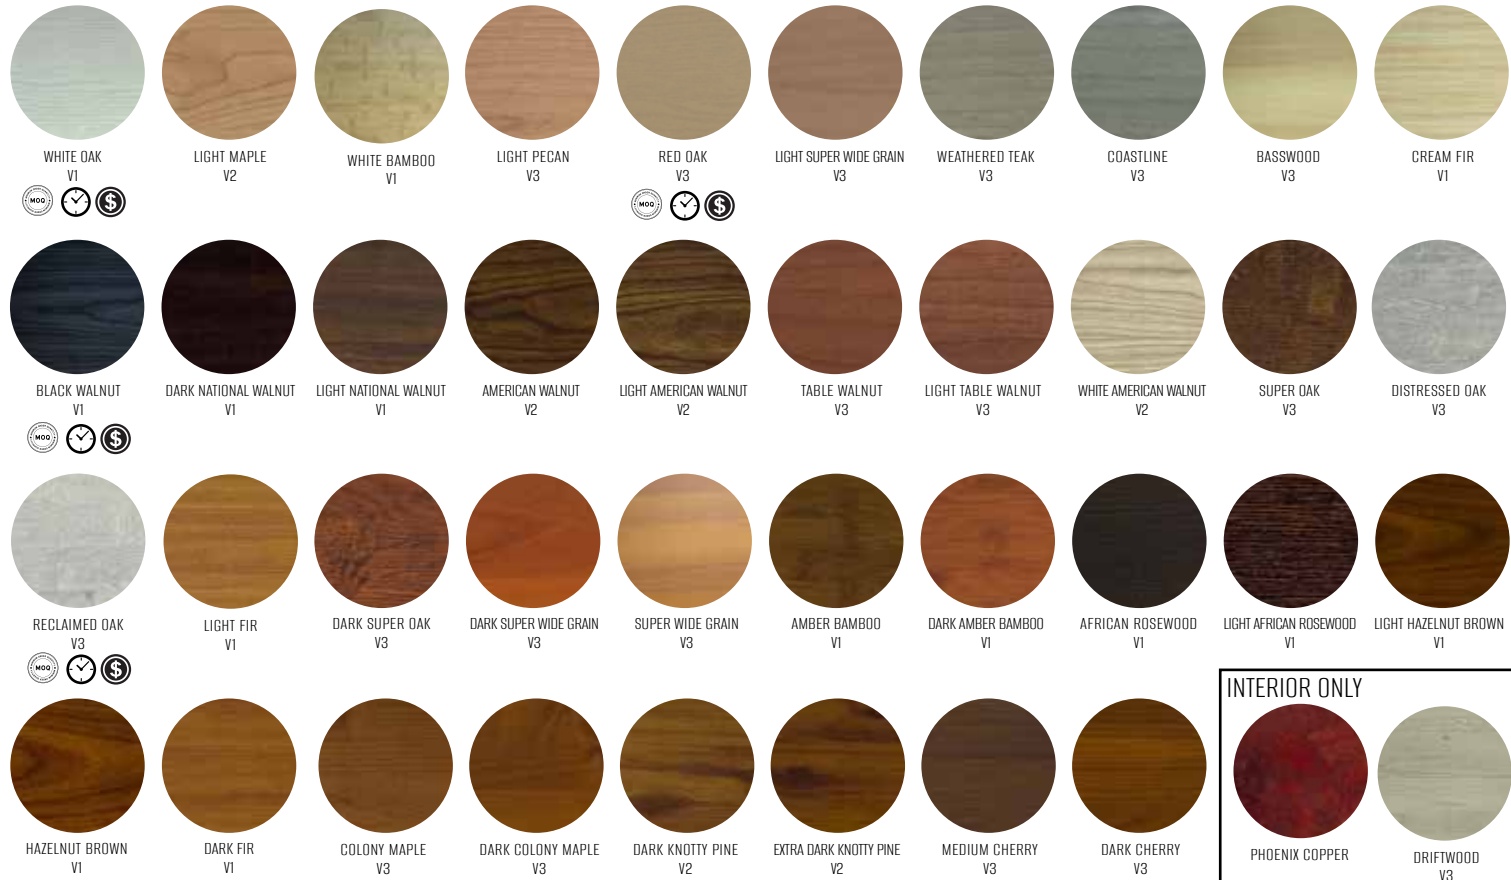

WOOD FINISHES

SMOOTH & TEXTURE FINISHES

FEATURES & BENEFITS:

- Lightweight & Durable
- Time & Labor Savings with Ease of Installation
- 100% Recyclable
- Architectural Soffit & Wall Applications
- Installed Over Open Framing or Solid Substrate
- Battens Mechanically Attached with Internal Fastening
- 15 Year Wood Grain Finish Warranty, 20 Year Solid Colors
- Specialty Warranties Available by Request
- Perfect for Exterior or Interior Applications
- Matching End Caps in Solid Colors or Wood Grain Finishes (Battens)
- Paint Finish Testing: AAMA 2605 & Class "A" Fire Rating
- Custom Colors & Color Matching Available
- Ask us about our other product lines

PLANKS (12' OR 24' LENGTHS)

- 2.5" V-GROOVE
- 4" V-GROOVE
- 6" V-GROOVE
- 8" V-GROOVE
- 10" V-GROOVE
- 6" FLUSH PLANK

SOLID BATTENS (24' LENGTHS)

- 1"×3" 2"×8" (2 or 6 screw bosses)
- 1"×4"
- 1"×5"
- 1"×6"
- 1"×8"

FOR ACCURATE COLOR SELECTIONS PLEASE REQUEST COLOR SAMPLES.