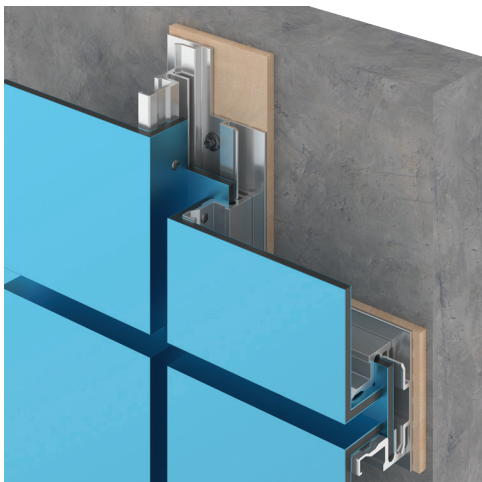

EX12321RSX192

A1000

A1000NF

A2000

PRODUCT NAME	PRODUCT IMAGE <i>(Lbs / Linear Foot)</i>	PART NUMBER	PRODUCT DESCRIPTION <i>(Sold in bundles of 10)</i>
A1000 4MM FRAME	 0.303 #/LnFt	EX12323RSX192	4mm Frame 6063 - T6 - Aluminum Dry Seal Rainscreen X 192"
A1000 6MM FRAME	 0.335 #/LnFt	EX12325RSX192	6mm Frame 6063 - T6 - Aluminum Dry Seal Rainscreen X 192"
A1000NF FRAME <i>(4-5 week lead time)</i>	 0.400 #/LnFt	EX1NFFRAMEX192	No Fastener Frame 6063 - T6 - Aluminum Dry Seal Rainscreen X 192"
WALL CLIP <i>(use with)</i> • A1000 • A1000NF • A2000	 0.329 #/LnFt	EX12321RSX192	Wall Clip 6063 - T6 - Aluminum Dry Seal Rainscreen X 192"
PRE CUT WALL CLIP <i>(use with)</i> • A1000 • A1000NF • A2000	 0.0274 #/In	EX12321RSX4	Wall Clip 6063 - T6 - Aluminum Dry Seal Rainscreen X 4"
MODIFIED CLIP <i>(use with)</i> • A1000 • A1000NF • A2000	 0.204 #/LnFt	EX12322RSX192	Modified Clip 6063 - T6 - Aluminum Dry Seal Rainscreen X 192"
PRE CUT MODIFIED CLIP <i>(use with)</i> • A1000 • A1000NF • A2000	 0.017 #/In	EX12322RSX4	Modified Clip 6063 - T6 - Aluminum Dry Seal Rainscreen X 4"
SILL CLIP <i>(use with)</i> • A1000 • A1000NF • A2000	 0.218 #/LnFt	EX12320RSX192	Sill Clip 6063 - T6 - Aluminum Dry Seal Rainscreen X 192"
STIFFENER <i>(use with)</i> • A1000 • A1000NF • A2000	 0.390 #/LnFt	EX12324PSX192	Stiffener 6063 - T6 - Aluminum Dry or Wet Seal X 192"