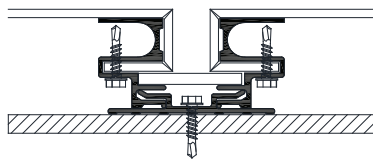

A1000NF Series D-B/V System