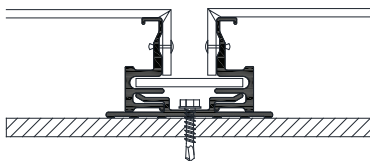

PRODUCT NAME	PRODUCT IMAGE <i>(Lbs / Linear Foot)</i>	PART NUMBER	PRODUCT DESCRIPTION <i>(Sold in bundles of 10)</i>
A1000 4MM FRAME	0.303 #/LnFt	EX12323RSX192	4mm Frame 6063 - T6 - Aluminum Dry Seal Rainscreen X 192"
A1000 6MM FRAME	0.335 #/LnFt	EX12325RSX192	6mm Frame 6063 - T6 - Aluminum Dry Seal Rainscreen X 192"
A1000NF FRAME <i>(4-5 week lead time)</i>	0.400 #/LnFt	EX1NFFRAMEX192	No Fastener Frame 6063 - T6 - Aluminum Dry Seal Rainscreen X 192"
WALL CLIP <i>(use with)</i> • A1000 • A1000NF • A2000	0.329 #/LnFt	EX12321RSX192	Wall Clip 6063 - T6 - Aluminum Dry Seal Rainscreen X 192"
PRE CUT WALL CLIP <i>(use with)</i> • A1000 • A1000NF • A2000	0.0274 #/In	EX12321RSX4	Wall Clip 6063 - T6 - Aluminum Dry Seal Rainscreen X 4"
MODIFIED CLIP <i>(use with)</i> • A1000 • A1000NF • A2000	0.204 #/LnFt	EX12322RSX192	Modified Clip 6063 - T6 - Aluminum Dry Seal Rainscreen X 192"
PRE CUT MODIFIED CLIP <i>(use with)</i> • A1000 • A1000NF • A2000	0.017 #/In	EX12322RSX4	Modified Clip 6063 - T6 - Aluminum Dry Seal Rainscreen X 4"
SILL CLIP <i>(use with)</i> • A1000 • A1000NF • A2000	0.218 #/LnFt	EX12320RSX192	Sill Clip 6063 - T6 - Aluminum Dry Seal Rainscreen X 192"
STIFFENER <i>(use with)</i> • A1000 • A1000NF • A2000	0.390 #/LnFt	EX12324PSX192	Stiffener 6063 - T6 - Aluminum Dry or Wet Seal X 192"

A1000 Series D-B/V System