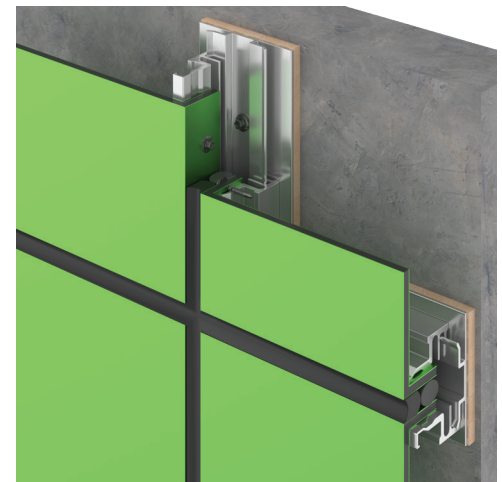

EX12321RSX192

A1000

A1000NF

A2000

PRODUCT NAME	PRODUCT IMAGE <i>(Lbs / Linear Foot)</i>	PART NUMBER	PRODUCT DESCRIPTION <i>(Sold in bundles of 10)</i>
A1000 4MM FRAME	 0.303 #/LnFt	EX12323RSX192	4mm Frame 6063 - T6 - Aluminum Dry Seal Rainscreen X 192"
A1000 6MM FRAME	 0.335 #/LnFt	EX12325RSX192	6mm Frame 6063 - T6 - Aluminum Dry Seal Rainscreen X 192"
A1000NF FRAME <i>(4-5 week lead time)</i>	 0.400 #/LnFt	EX1NFFRAMEX192	No Fastener Frame 6063 - T6 - Aluminum Dry Seal Rainscreen X 192"
WALL CLIP <i>(use with)</i> • A1000 • A1000NF • A2000	 0.329 #/LnFt	EX12321RSX192	Wall Clip 6063 - T6 - Aluminum Dry Seal Rainscreen X 192"
PRE CUT WALL CLIP <i>(use with)</i> • A1000 • A1000NF • A2000	 0.0274 #/In	EX12321RSX4	Wall Clip 6063 - T6 - Aluminum Dry Seal Rainscreen X 4"
MODIFIED CLIP <i>(use with)</i> • A1000 • A1000NF • A2000	 0.204 #/LnFt	EX12322RSX192	Modified Clip 6063 - T6 - Aluminum Dry Seal Rainscreen X 192"
PRE CUT MODIFIED CLIP <i>(use with)</i> • A1000 • A1000NF • A2000	 0.017 #/In	EX12322RSX4	Modified Clip 6063 - T6 - Aluminum Dry Seal Rainscreen X 4"
SILL CLIP <i>(use with)</i> • A1000 • A1000NF • A2000	 0.218 #/LnFt	EX12320RSX192	Sill Clip 6063 - T6 - Aluminum Dry Seal Rainscreen X 192"
STIFFENER <i>(use with)</i> • A1000 • A1000NF • A2000	 0.390 #/LnFt	EX12324PSX192	Stiffener 6063 - T6 - Aluminum Dry or Wet Seal X 192"