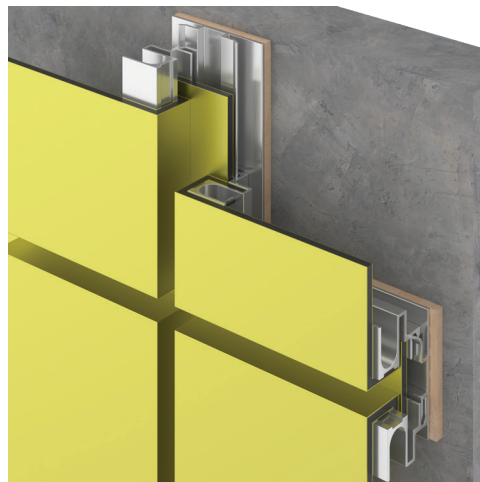

Lumabuilt

ACM COMPONENTS

Visage
Aluminum Composite Material

Product Name
ACM Components

Lumabuilt provides a complete range of tested Aluminum Composite Material (ACM) products, featuring our proprietary line of extrusions for riveted, concealed, and wet systems. Each component is designed for compatibility with both our exclusive Visage ACM and all major ACM panels available on the market.

EX12321RSX192

A1000

A1000NF

A2000

PRODUCT NAME	PRODUCT IMAGE <i>(Lbs / Linear Foot)</i>	PART NUMBER	PRODUCT DESCRIPTION <i>(Sold in bundles of 10)</i>
A1000 4MM FRAME	 0.303 #/LnFt	EX12323RSX192	4mm Frame 6063 - T6 - Aluminum Dry Seal Rainscreen X 192"
A1000 6MM FRAME	 0.335 #/LnFt	EX12325RSX192	6mm Frame 6063 - T6 - Aluminum Dry Seal Rainscreen X 192"
A1000NF FRAME <i>(4-5 week lead time)</i>	 0.400 #/LnFt	EX1NFFRAMEX192	No Fastener Frame 6063 - T6 - Aluminum Dry Seal Rainscreen X 192"
WALL CLIP <i>(use with)</i> • A1000 • A1000NF • A2000	 0.329 #/LnFt	EX12321RSX192	Wall Clip 6063 - T6 - Aluminum Dry Seal Rainscreen X 192"
PRE CUT WALL CLIP <i>(use with)</i> • A1000 • A1000NF • A2000	 0.0274 #/In	EX12321RSX4	Wall Clip 6063 - T6 - Aluminum Dry Seal Rainscreen X 4"
MODIFIED CLIP <i>(use with)</i> • A1000 • A1000NF • A2000	 0.204 #/LnFt	EX12322RSX192	Modified Clip 6063 - T6 - Aluminum Dry Seal Rainscreen X 192"
PRE CUT MODIFIED CLIP <i>(use with)</i> • A1000 • A1000NF • A2000	 0.017 #/In	EX12322RSX4	Modified Clip 6063 - T6 - Aluminum Dry Seal Rainscreen X 4"
SILL CLIP <i>(use with)</i> • A1000 • A1000NF • A2000	 0.218 #/LnFt	EX12320RSX192	Sill Clip 6063 - T6 - Aluminum Dry Seal Rainscreen X 192"
STIFFENER <i>(use with)</i> • A1000 • A1000NF • A2000	 0.390 #/LnFt	EX12324PSX192	Stiffener 6063 - T6 - Aluminum Dry or Wet Seal X 192"